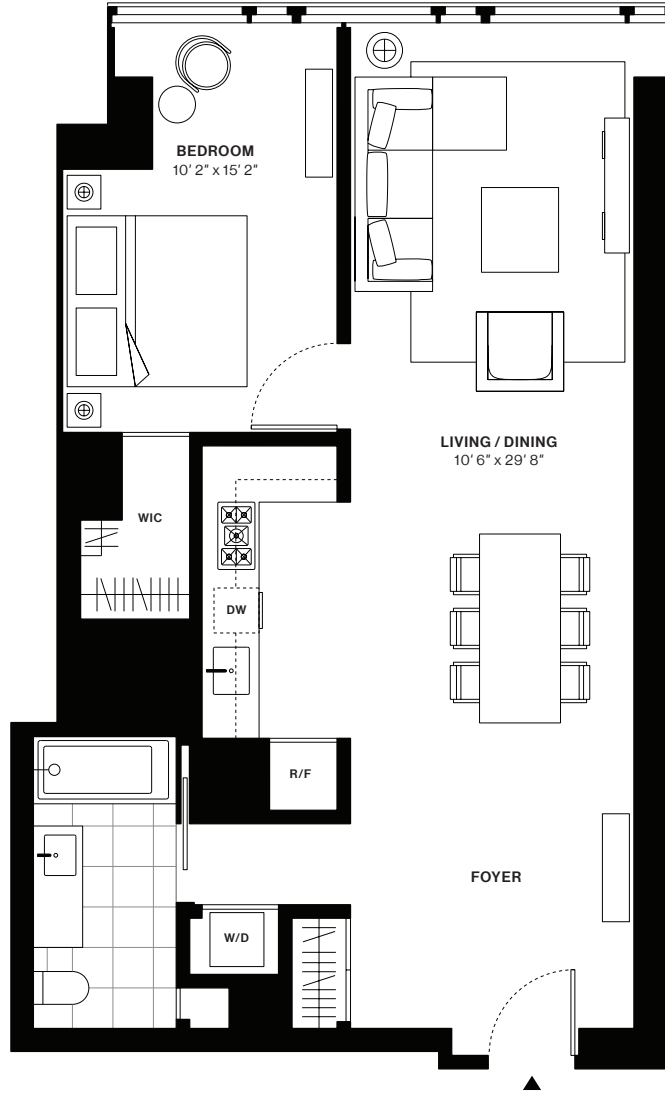

# 685 FIRST AVENUE

Solow Building Company  
Luxury Rentals

Designed by  
Richard Meier & Partners Architects

## Residence K

Floors 5-27

1 Bedroom  
1 Bathroom

Interior  
895 sq.ft

**Exclusive Marketing and Leasing Agent:**  
Citi Habitats New Developments

**212 685 3900**  
685FirstAve.nyc | info@685firstave.nyc

**Leasing Gallery:**  
685 First Avenue  
New York, NY 10016