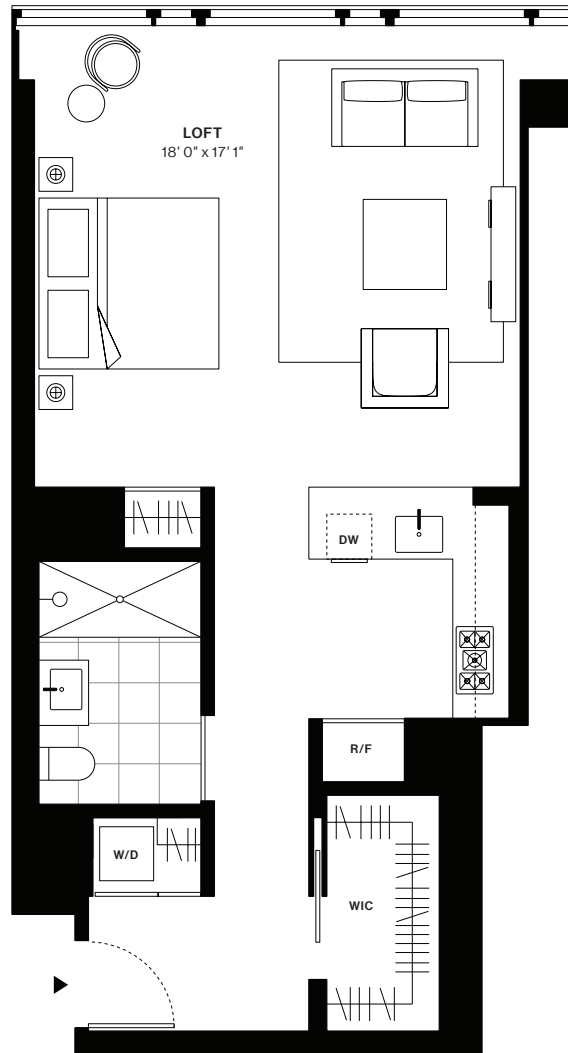

## Residence J

Floors 5-27

Loft Studio  
1 Bathroom

Interior  
718 sq.ft

**Exclusive Marketing and Leasing Agent:**  
Citi Habitats New Developments

**212 685 3900**  
685FirstAve.nyc | info@685firstave.nyc