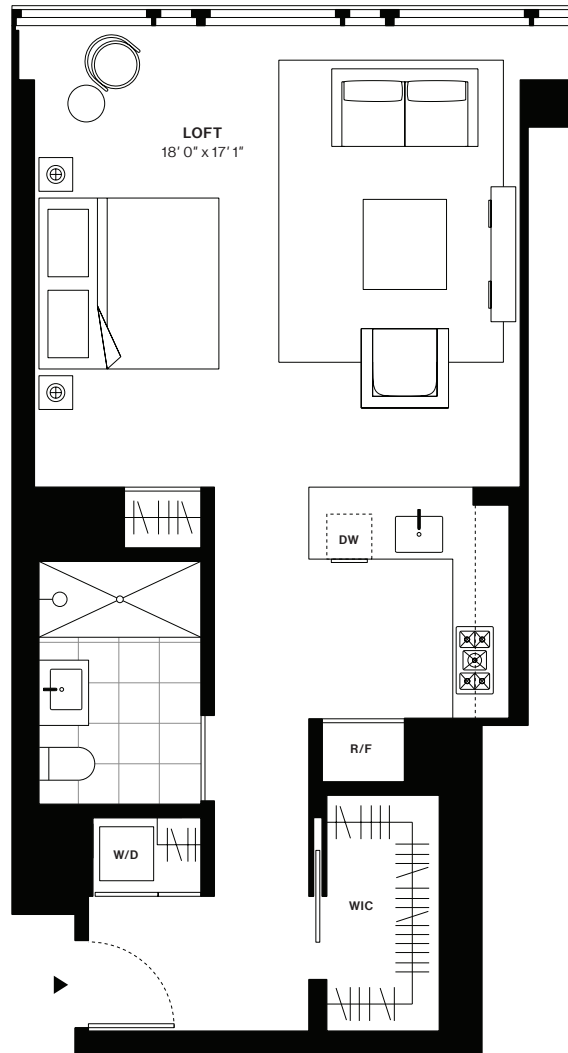

685 FIRST AVENUE

Solow Building Company
Luxury Rentals

Designed by
Richard Meier & Partners Architects

Residence J

Floors 5-27

Loft Studio
1 Bathroom

Interior
718 sq.ft

Exclusive Marketing and Leasing Agent:
Corcoran