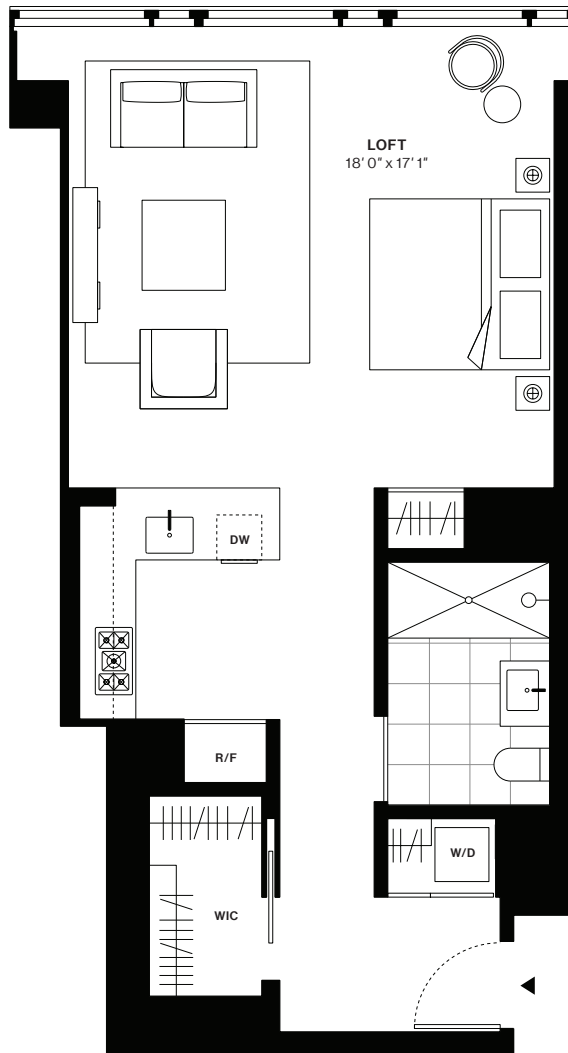

685 FIRST AVENUE

Solow Building Company
Luxury Rentals

Designed by
Richard Meier & Partners Architects

Residence H

Floors 5-27

Loft Studio
1 Bathroom

Interior
718 sq.ft

Exclusive Marketing and Leasing Agent:
Citi Habitats New Developments

212 685 3900
685FirstAve.nyc | info@685firstave.nyc

Leasing Gallery:
685 First Avenue
New York, NY 10016