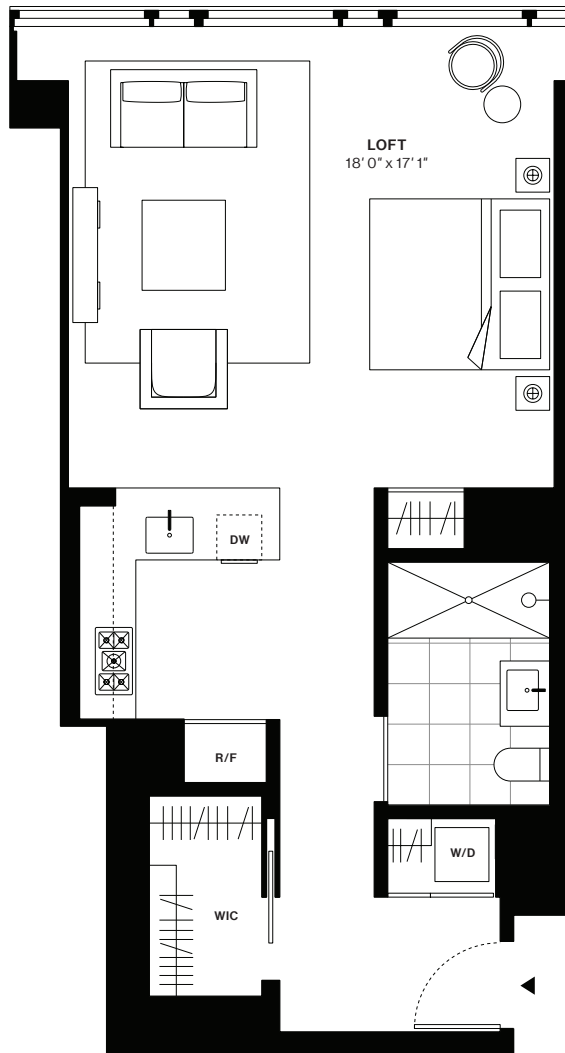

685 FIRST AVENUE

Solow Building Company
Luxury Rentals

Designed by
Richard Meier & Partners Architects

Residence H

Floors 5-27

Loft Studio
1 Bathroom

Interior
718 sq.ft

Exclusive Marketing and Leasing Agent:
Corcoran