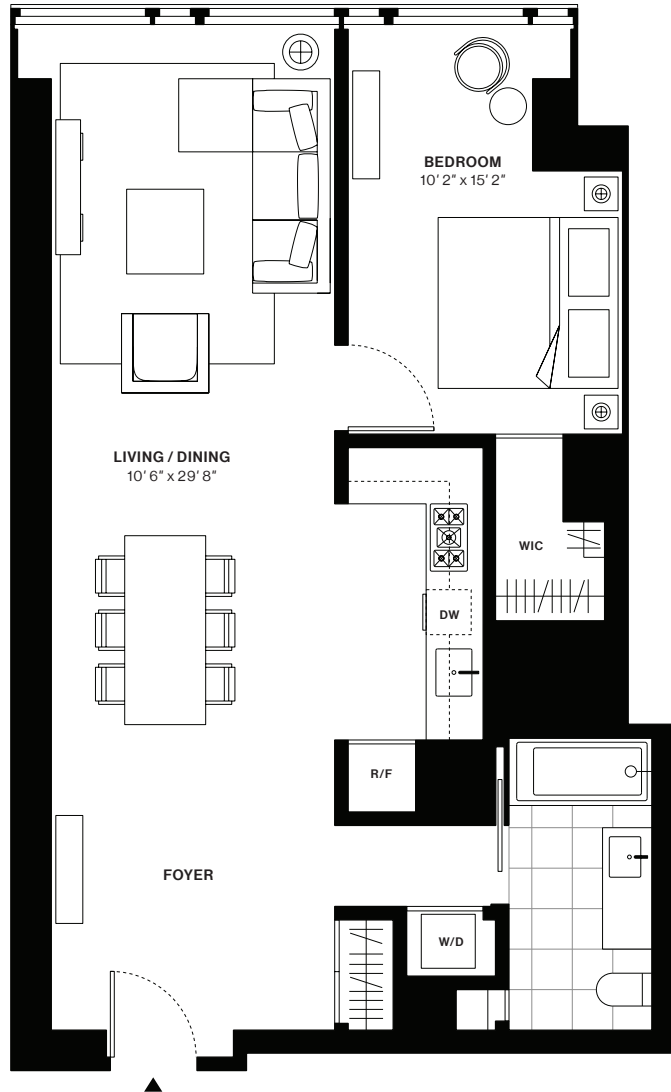

685 FIRST AVENUE

Solow Building Company
Luxury Rentals

Designed by
Richard Meier & Partners Architects

Residence G

Floors 5-27

1 Bedroom
1 Bathroom

Interior
895 sq.ft

Exclusive Marketing and Leasing Agent:
Citi Habitats New Developments