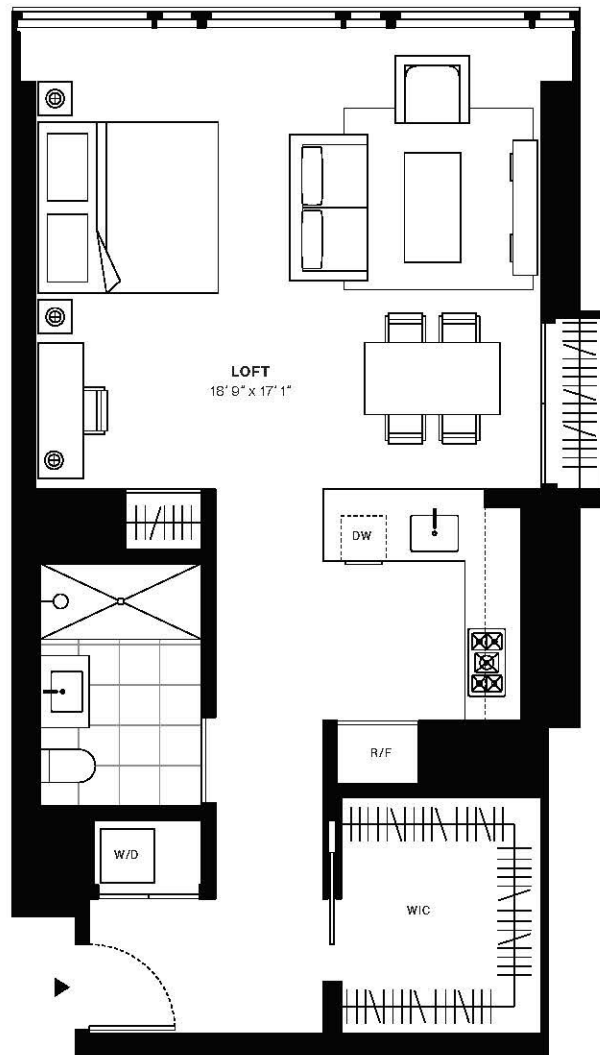

685 FIRST AVENUE

Solow Building Company
Luxury Rentals

Designed by
Richard Meier & Partners Architects

Residence J

Floor 4

Loft Studio
1 Bathroom

Interior
789 sq.ft

Exclusive Marketing and Leasing Agent: