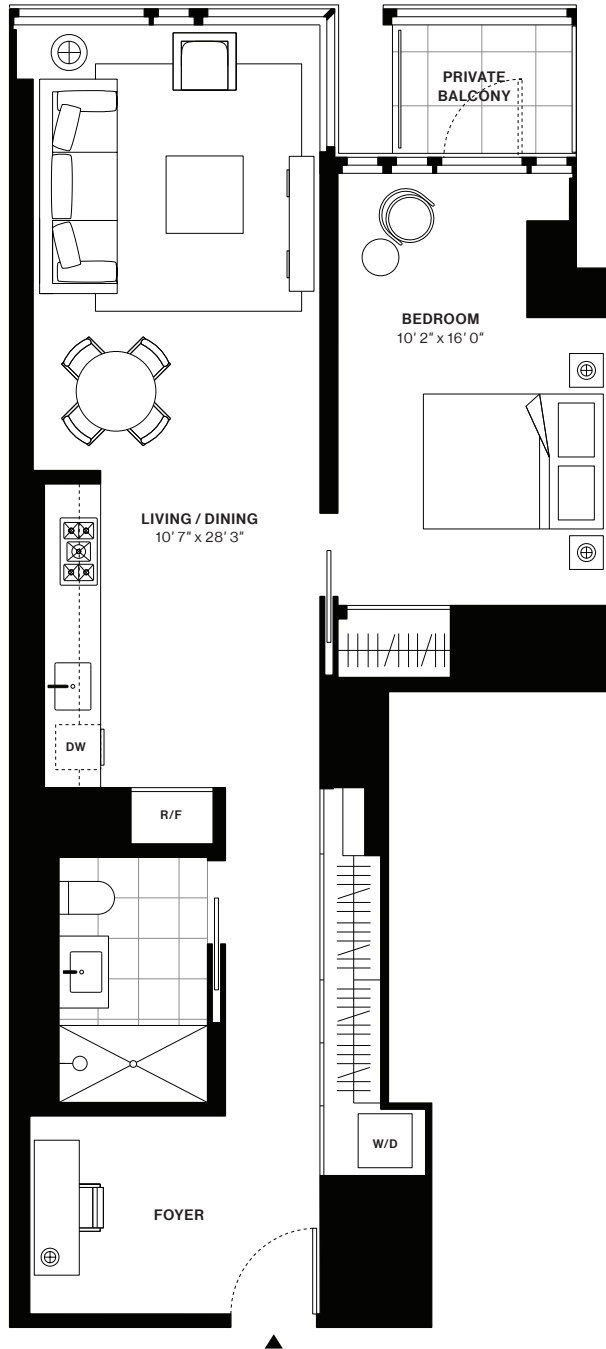

685 FIRST AVENUE

Solow Building Company
Luxury Rentals

Designed by
Richard Meier & Partners Architects

Residence L

Floors 4-27

1 Bedroom
1 Bathroom
Private Balcony

Interior
845 sq.ft

Exclusive Marketing and Leasing Agent:
Citi Habitats New Developments