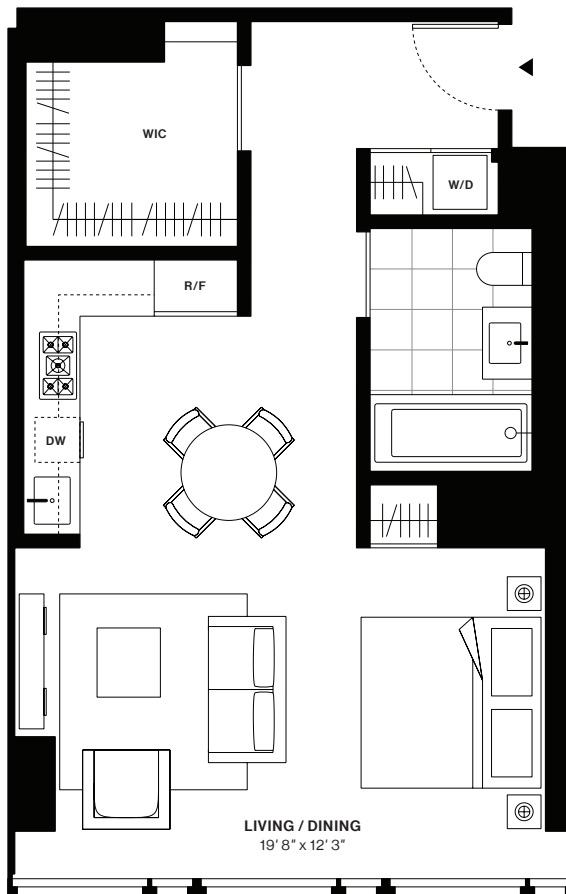

685 FIRST AVENUE

Solow Building Company
Luxury Rentals

Designed by
Richard Meier & Partners Architects

Residence T

Floors 4-21

Studio
1 Bathroom

Interior
680 sq.ft

Exclusive Marketing and Leasing Agent:
Citi Habitats New Developments

212 685 3900
685FirstAve.nyc | info@685firstave.nyc

Leasing Gallery:
685 First Avenue
New York, NY 10016