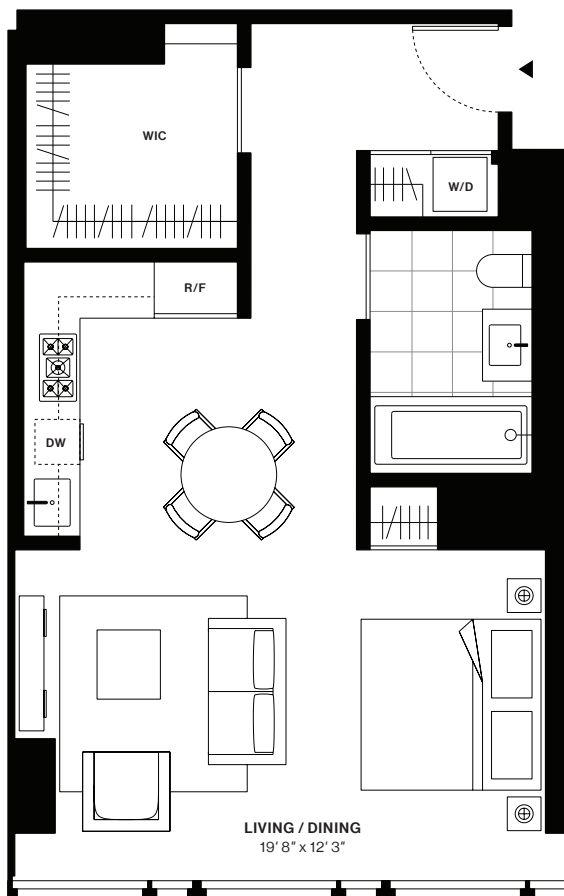

685 FIRST AVENUE

Solow Building Company
Luxury Rentals

Designed by
Richard Meier & Partners Architects

Residence T

Floors 4-21

Studio
1 Bathroom

Interior
680 sq.ft

Exclusive Marketing and Leasing Agent:
Corcoran

212 685 3900
leasing@685firstaverentals.com

Leasing Gallery:
685 First Avenue
New York, NY 10016