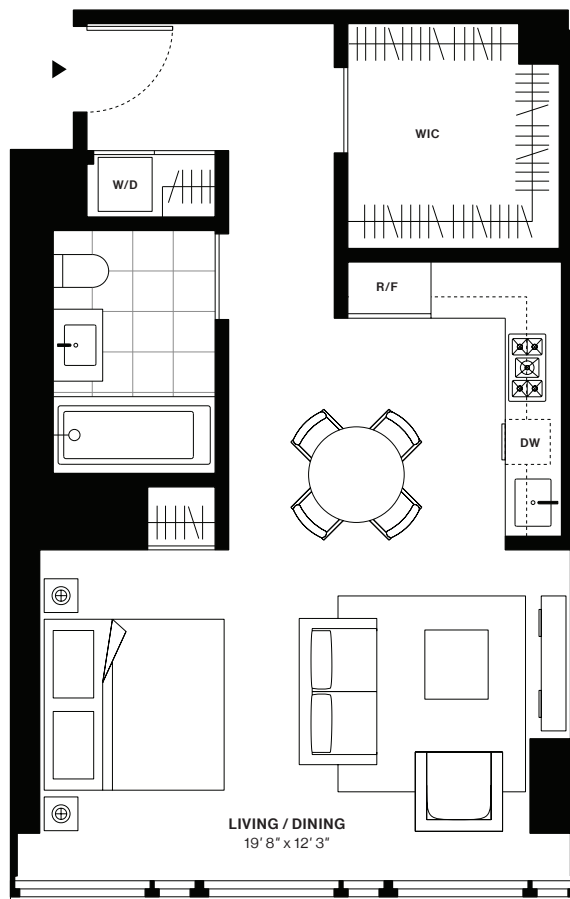

685 FIRST AVENUE

Solow Building Company
Luxury Rentals

Designed by
Richard Meier & Partners Architects

Residence S

Floors 4-21

Studio
1 Bathroom

Interior
680 sq.ft

Exclusive Marketing and Leasing Agent:
Corcoran