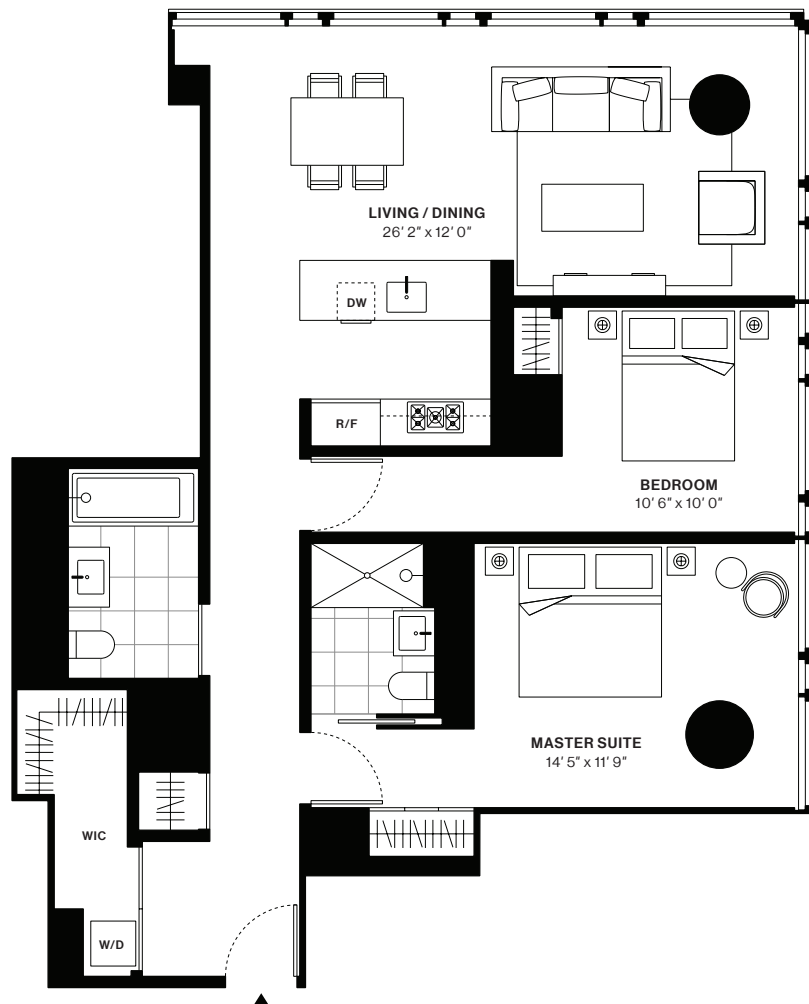

685 FIRST AVENUE

Solow Building Company
Luxury Rentals

Designed by
Richard Meier & Partners Architects

Residence M

Floors 3, 8, 10, 12,
15, 17, 19, 21

2 Bedrooms
2 Bathrooms

Interior
1,226 sq.ft

Exclusive Marketing and Leasing Agent:
Citi Habitats New Developments