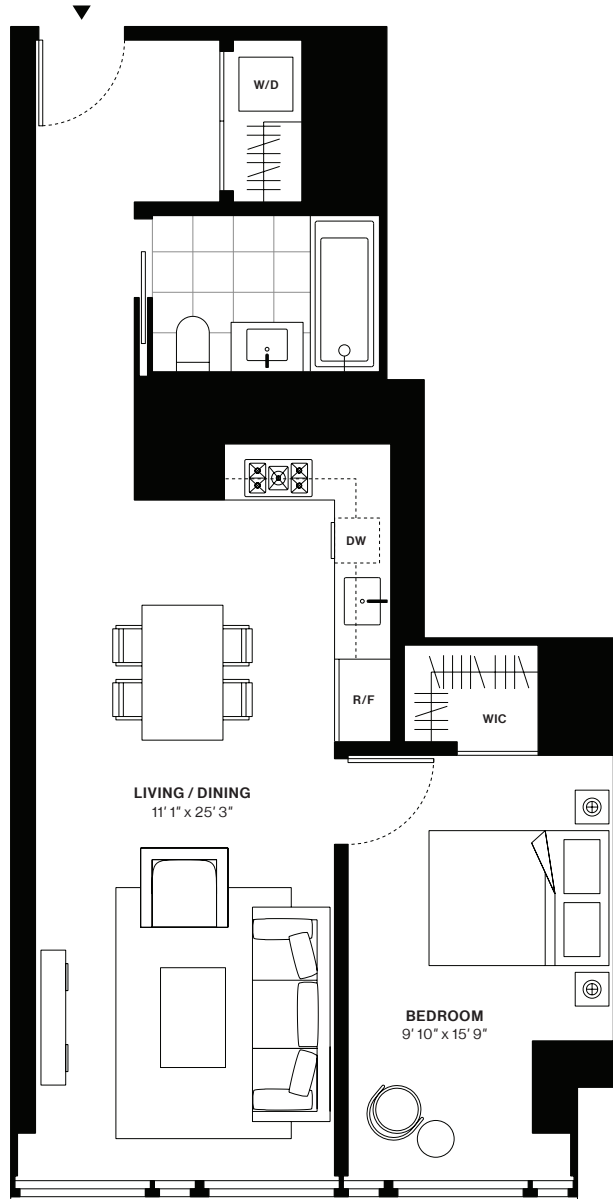

685 FIRST AVENUE

Solow Building Company
Luxury Rentals

Designed by
Richard Meier & Partners Architects

Residence Q

Floors 3-27

1 Bedroom
1 Bathroom

Interior
770 sq.ft

Exclusive Marketing and Leasing Agent:
Citi Habitats New Developments