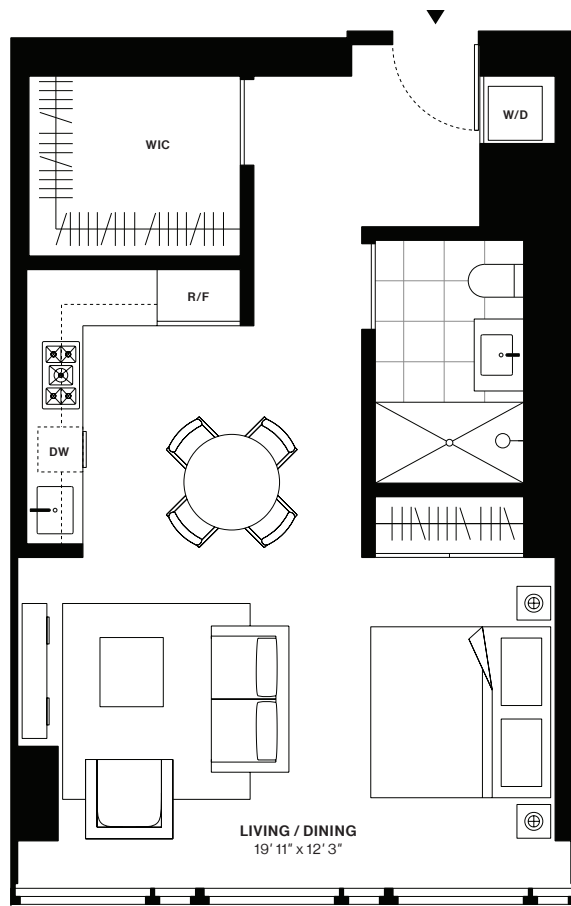

## Residence R

Floors 3-21

Studio  
1 Bathroom

Interior  
671 sq.ft

**Exclusive Marketing and Leasing Agent:**  
Citi Habitats New Developments

**212 685 3900**  
685FirstAve.nyc | info@685firstave.nyc

**Leasing Gallery:**  
685 First Avenue  
New York, NY 10016