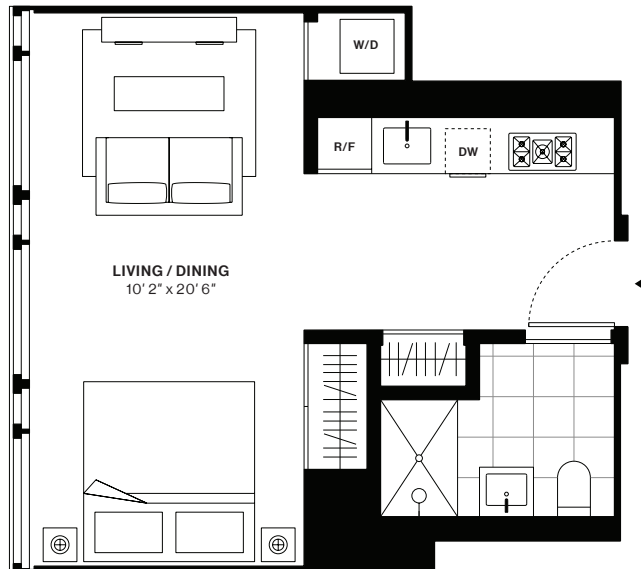

685 FIRST AVENUE

Solow Building Company
Luxury Rentals

Designed by
Richard Meier & Partners Architects

Residence D

Floors 3-21

Studio
1 Bathroom

Interior
445 sq.ft

Exclusive Marketing and Leasing Agent:
Corcoran