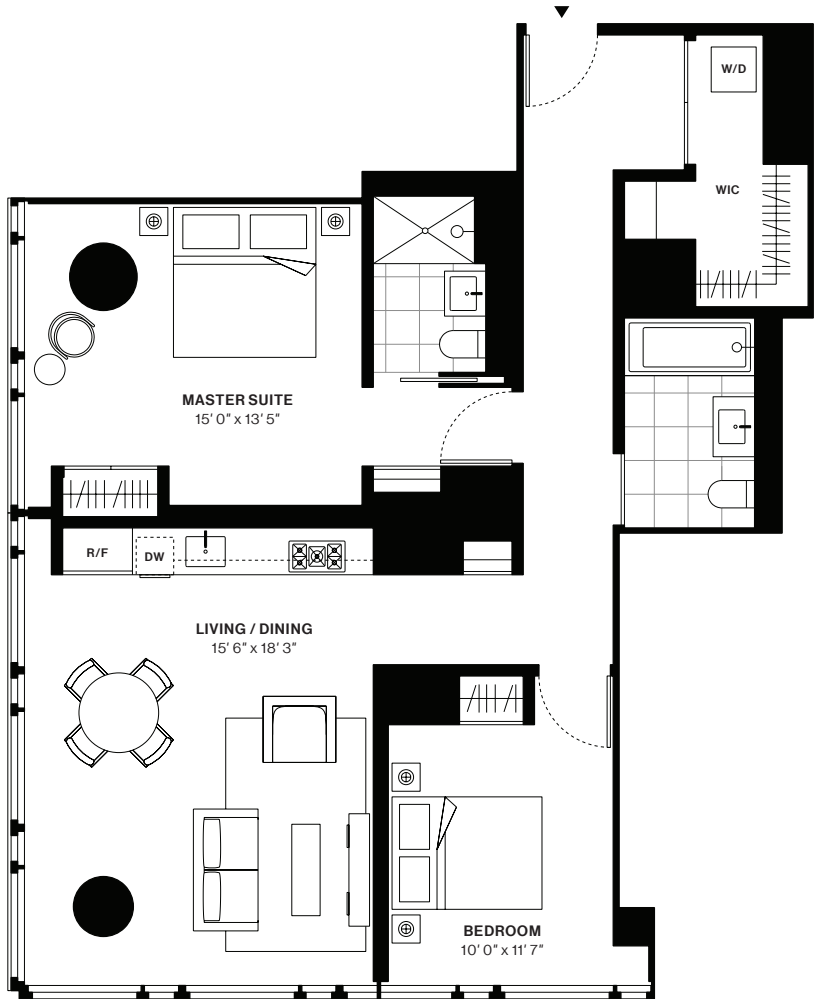

685 FIRST AVENUE

Solow Building Company
Luxury Rentals

Designed by
Richard Meier & Partners Architects

Residence C

Floors 3-21

2 Bedrooms
2 Bathrooms

Interior
1,201 sq.ft

Exclusive Marketing and Leasing Agent:
Citi Habitats New Developments