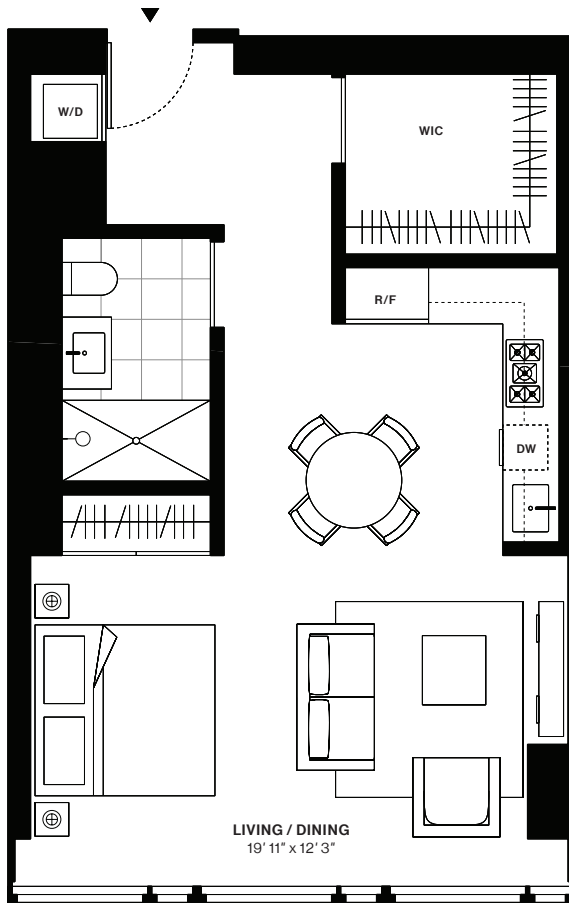

685 FIRST AVENUE

Solow Building Company
Luxury Rentals

Designed by
Richard Meier & Partners Architects

Residence A

Floors 3-21

Studio
1 Bathroom

Interior
671 sq.ft

Exclusive Marketing and Leasing Agent:
Citi Habitats New Developments