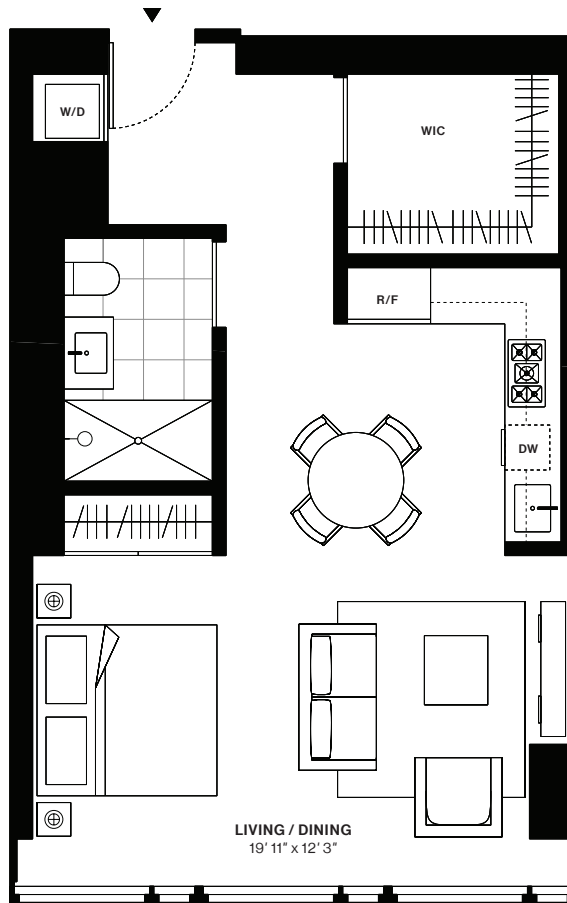

685 FIRST AVENUE

Solow Building Company
Luxury Rentals

Designed by
Richard Meier & Partners Architects

Residence A

Floors 3-21

Studio
1 Bathroom

Interior
671 sq.ft

Exclusive Marketing and Leasing Agent:
Corcoran

212 685 3900
leasing@685firstaverentals.com

Leasing Gallery:
685 First Avenue
New York, NY 10016