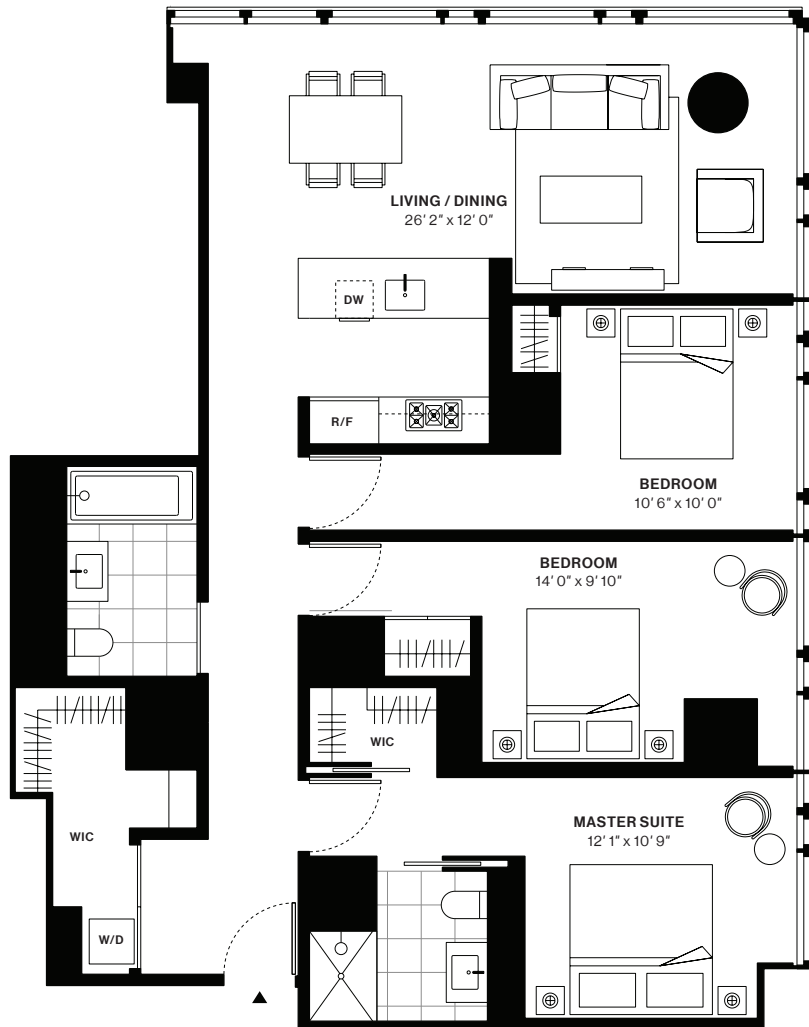

685 FIRST AVENUE

Solow Building Company
Luxury Rentals

Designed by
Richard Meier & Partners Architects

Residence M

Floors 23, 25, 27

3 Bedrooms
2 Bathrooms

Interior
1,415 sq.ft

Exclusive Marketing and Leasing Agent:
Corcoran