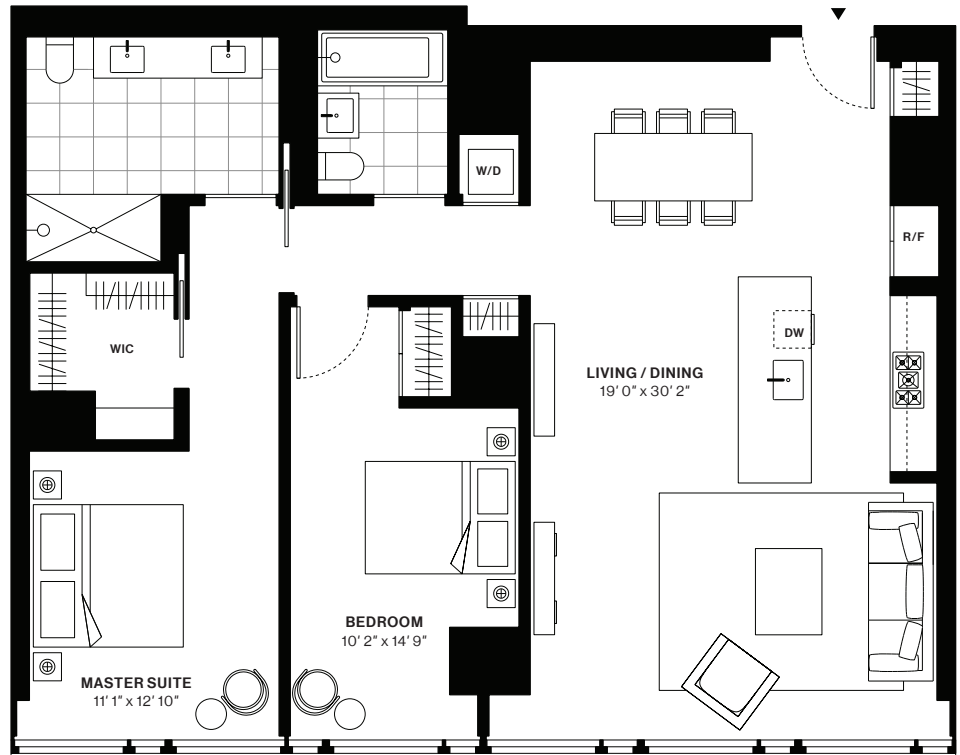

685 FIRST AVENUE

Solow Building Company
Luxury Rentals

Designed by
Richard Meier & Partners Architects

Residence R

Floors 22-27

2 Bedrooms
2 Bathrooms

Interior
1,368 sq.ft

Exclusive Marketing and Leasing Agent:
Citi Habitats New Developments