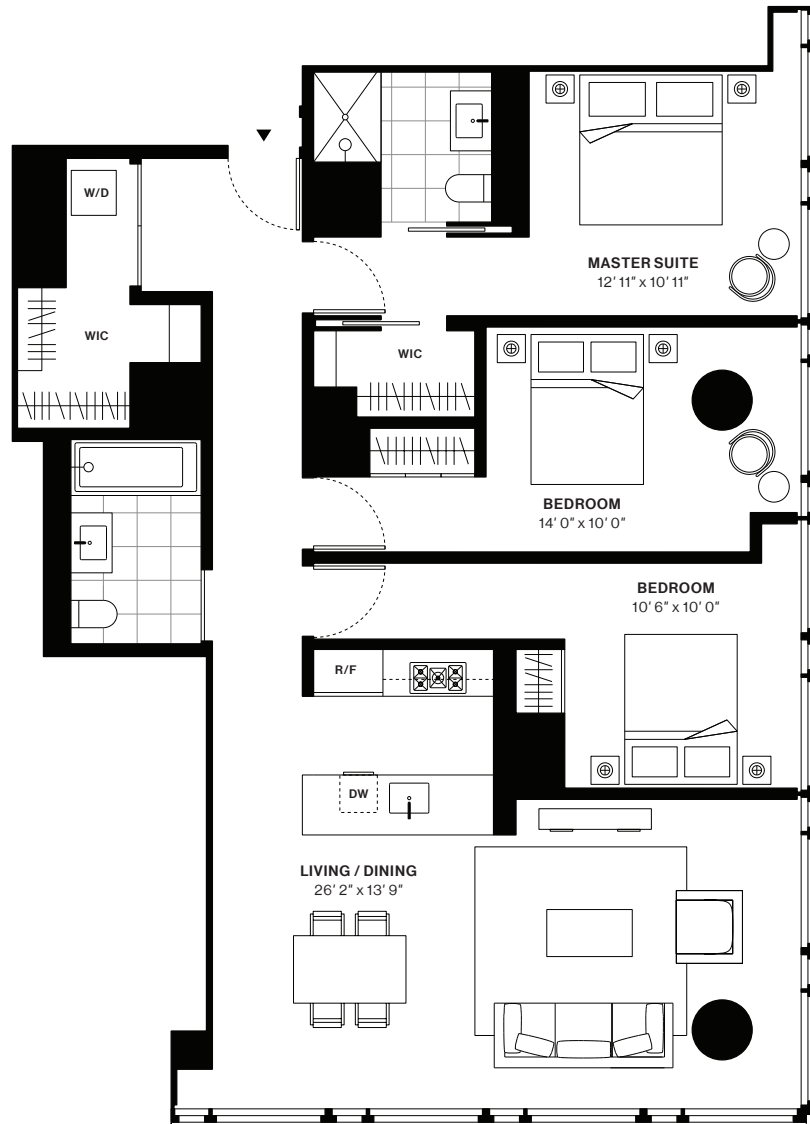

685 FIRST AVENUE

Solow Building Company
Luxury Rentals

Designed by
Richard Meier & Partners Architects

Residence P

Floors 22-27

3 Bedrooms
2 Bathrooms

Interior
1,460 sq.ft

Exclusive Marketing and Leasing Agent:
Citi Habitats New Developments

212 685 3900
685FirstAve.nyc | info@685firstave.nyc

Leasing Gallery:
685 First Avenue
New York, NY 10016