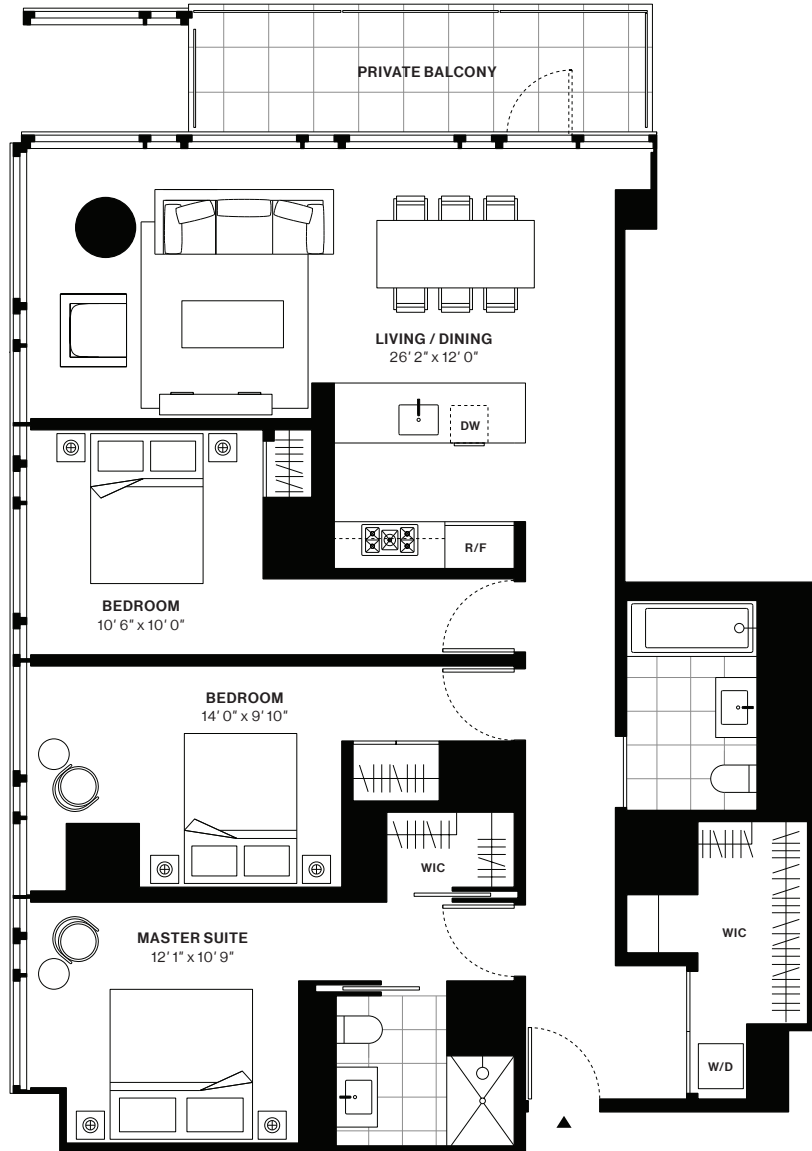

685 FIRST AVENUE

Solow Building Company
Luxury Rentals

Designed by
Richard Meier & Partners Architects

Residence E

Floors 22-27

3 Bedrooms
2 Bathrooms
Private Balcony

Interior
1,408 sq.ft

Exclusive Marketing and Leasing Agent:
Corcoran

212 685 3900
leasing@685firstaverentals.com

Leasing Gallery:
685 First Avenue
New York, NY 10016