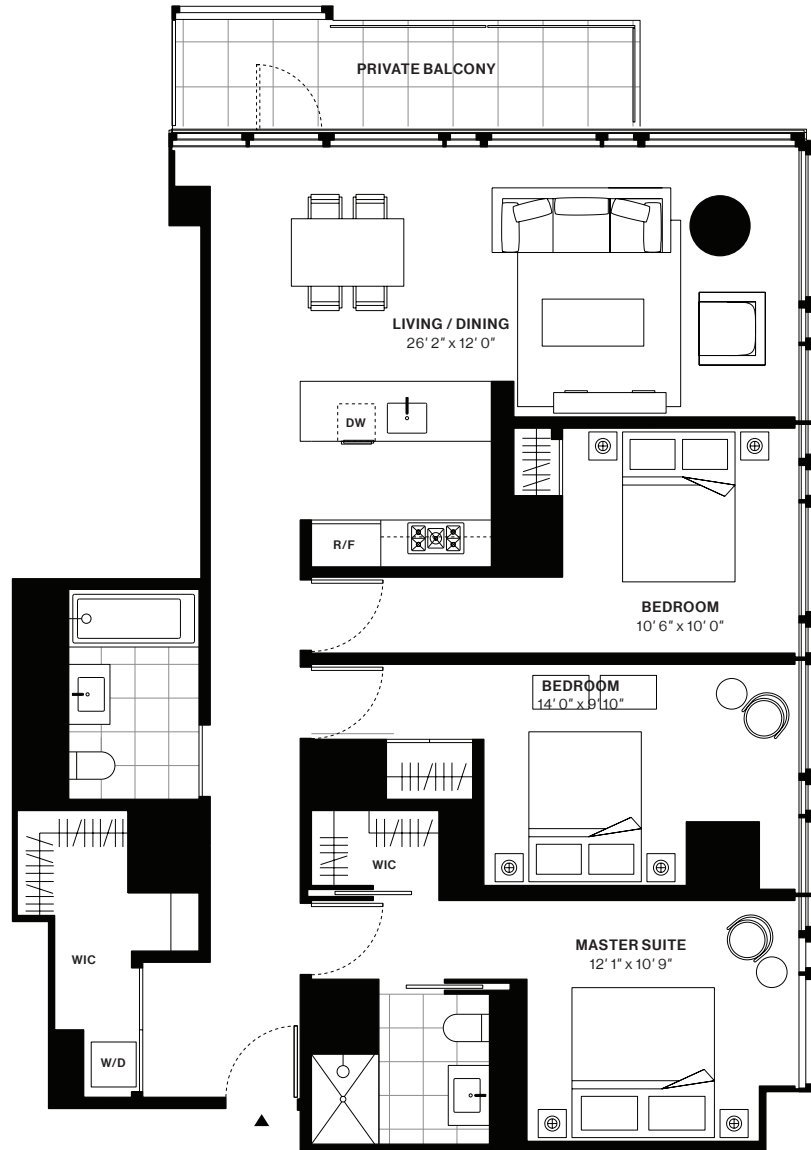

685 FIRST AVENUE

Solow Building Company
Luxury Rentals

Designed by
Richard Meier & Partners Architects

Residence M

Floors 22, 24, 26

3 Bedrooms
2 Bathrooms

Interior
1,415 sq.ft

Exclusive Marketing and Leasing Agent:
Citi Habitats New Developments